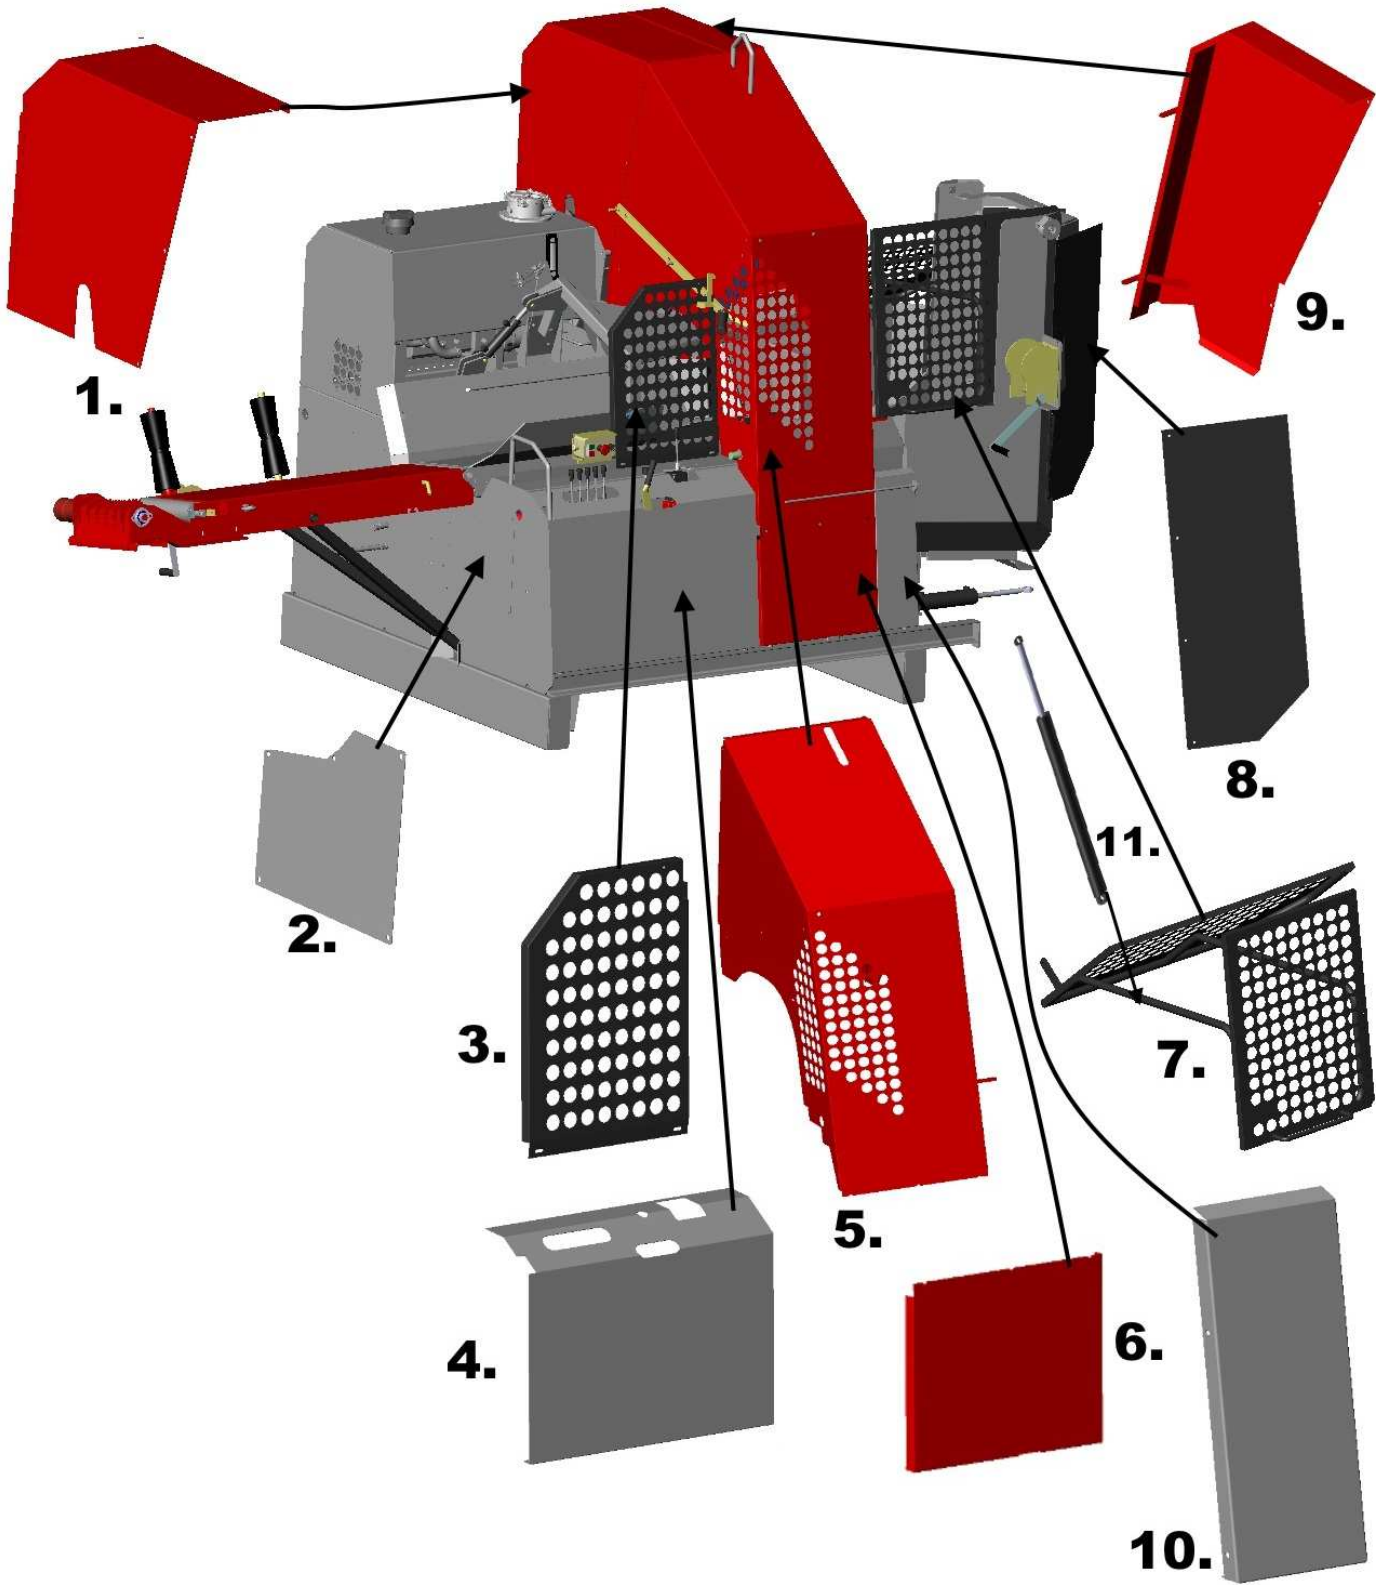

GB Ordering guide

Seek the right picture.

See the part number.

Look, by using the picture- and partnumber for the right orderingnumber of the sparepart from the spareparts list.

When ordering always mention the sparepart number, partname, serialnumber and manufacturing year.

1.

Kuva / Picture	Osa / Part	Nimiketunnus / Item number	Tilaus Nro. / Code	Nimi	Name	KPL / Pcs
1	1	10070001	11485	Takakotelo	Rear housing	1
1	2	L10001490	32546	Päätysuoja	End cover	1
1	3	L10091010	11457	Etusuoja	Front cover	1
1	4	L10045010	11493	Etulevy vasen	Front panel, left	1
1	5	10030001	11475	Teräkotelo	Blade housing	1
1	6	L10078010	11494	Keskisuoja	Center cover	1
1	7	10005001	11448	Suojaverkko	Protection net	1
1	8	L10008010	13638	Kourun jatke	Splitting frame extension	1
1	9	10039001	11498	Ovi	Door	1
1	10	L10079010	11495	Etulevy oikea	Front panel, right	1
1	11	OVKS0008	15046	Kaasujousi	Gas spring	1